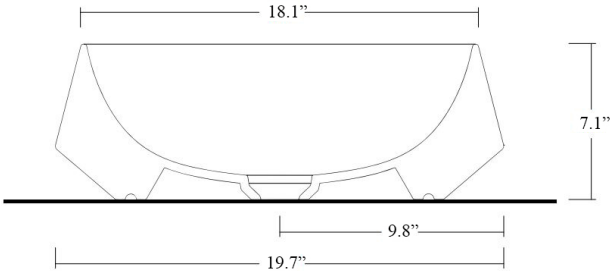

Related Items:

- WSBC 00076 | Push Waste Drain
- WSBC 53922 | Decorative Trap

Finishes:

-  Glossy White
-  Matte Black

SKU# | Options:

- Mood TA 50.42 WG | Glossy White
- Mood TA 50.42 BM | Matte Black

* WS Bath Collections reserves the right to revise dimensions or information on this sheet without notice

Collection Mood	Model Mood TA 50.42	Dimensions Metric <i>1 inch = 2.54 cm</i> <i>1 inch = 25.4 mm</i>	 1051 Lea Drive - Collegeville, PA 19426 Tel. 215 513 9400 - Fax 610 831 0215 www.ws bathcollections.com - info@ws bathcollections.com
-----------------------------	---------------------------------	---	---

Mood TA 50.42

Weight: 23.1 lbs.

* WS Bath Collections reserves the right to revise dimensions or information on this sheet without notice

<p>Collection Mood</p>	<p>Model Mood TA 50.42</p>	<p>Dimensions Metric <i>1 inch = 2.54 cm</i> <i>1 inch = 25.4 mm</i></p>	 <p>1051 Lea Drive - Collegeville, PA 19426 Tel. 215 513 9400 - Fax 610 831 0215 www.ws bathcollections.com - info@ws bathcollections.com</p>
-------------------------------------	---	--	---

Bolts

Silicone (optional)

Collection
Mood

Model |
Mood TA 50.42

Dimensions Metric
1 inch = 2.54 cm
1 inch = 25.4 mm

WS[®]
BATH
COLLECTIONS

1051 Lea Drive - Collegeville, PA 19426
Tel. 215 513 9400 - Fax 610 831 0215
www.ws bathcollections.com - info@ws bathcollections.com