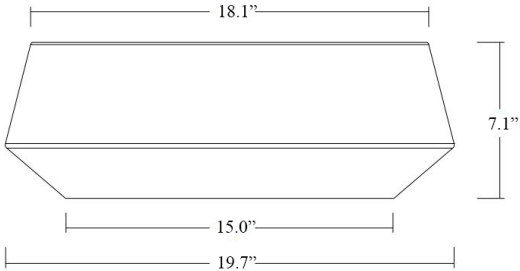

Related Items:

- WSBC 00076 | Push Waste Drain
- WSBC 53922 | Decorative Trap

Finishes:

-  Glossy White
-  Matte Black

SKU# | Options:

- Mood TA 50.42 WG | Glossy White
- Mood TA 50.42 BM | Matte Black

* WS Bath Collections reserves the right to revise dimensions or information on this sheet without notice

Collection Mood	Model Mood TA 50.42	Dimensions Metric <i>1 inch = 2.54 cm</i> <i>1 inch = 25.4 mm</i>	 1051 Lea Drive - Collegeville, PA 19426 Tel. 215 513 9400 - Fax 610 831 0215 www.ws bathcollections.com - info@ws bathcollections.com
-----------------------------	---------------------------------	---	---

Mood TA 50.42

Weight: 23.1 lbs.

* WS Bath Collections reserves the right to revise dimensions or information on this sheet without notice

<p>Collection Mood</p>	<p>Model Mood TA 50.42</p>	<p>Dimensions Metric <i>1 inch = 2.54 cm</i> <i>1 inch = 25.4 mm</i></p>	 <p>1051 Lea Drive - Collegeville, PA 19426 Tel. 215 513 9400 - Fax 610 831 0215 www.ws bathcollections.com - info@ws bathcollections.com</p>
-------------------------------------	---	--	---

Bolts

Silicone (optional)

Collection
Mood

Model |
Mood TA 50.42

Dimensions Metric
1 inch = 2.54 cm
1 inch = 25.4 mm

WS[®]
BATH
COLLECTIONS

1051 Lea Drive - Collegeville, PA 19426
Tel. 215 513 9400 - Fax 610 831 0215
www.ws bathcollections.com - info@ws bathcollections.com