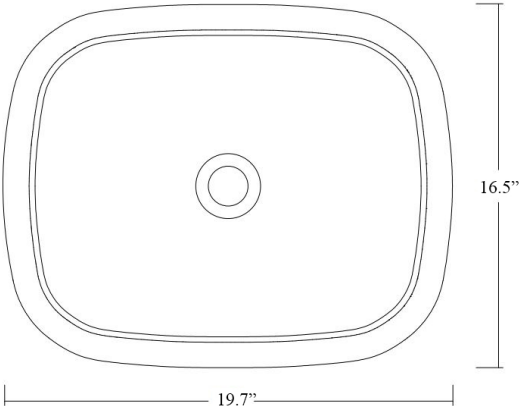

Related Items:

- WSBC 00076 | Push Waste Drain
- WSBC 53922 | Decorative Trap

Finishes:

-  Glossy White
-  Matte Black

SKU# | Options:

- Mood TA 50.42 WG | Glossy White
- Mood TA 50.42 BM | Matte Black

* WS Bath Collections reserves the right to revise dimensions or information on this sheet without notice

Collection Mood	Model Mood TA 50.42	Dimensions Metric <i>1 inch = 2.54 cm</i> <i>1 inch = 25.4 mm</i>	 1051 Lea Drive - Collegeville, PA 19426 Tel. 215 513 9400 - Fax 610 831 0215 www.ws bathcollections.com - info@ws bathcollections.com
-----------------------------	---------------------------------	---	---

Mood TA 50.42

Weight: 23.1 lbs.

* WS Bath Collections reserves the right to revise dimensions or information on this sheet without notice

<p>Collection Mood</p>	<p>Model Mood TA 50.42</p>	<p>Dimensions Metric <i>1 inch = 2.54 cm</i> <i>1 inch = 25.4 mm</i></p>	 <p>1051 Lea Drive - Collegeville, PA 19426 Tel. 215 513 9400 - Fax 610 831 0215 www.ws bathcollections.com - info@ws bathcollections.com</p>
-------------------------------------	---	--	---

Bolts

Silicone (optional)

Collection
Mood

Model |
Mood TA 50.42

Dimensions Metric
1 inch = 2.54 cm
1 inch = 25.4 mm

WS[®]
BATH
COLLECTIONS

1051 Lea Drive - Collegeville, PA 19426
Tel. 215 513 9400 - Fax 610 831 0215
www.ws bathcollections.com - info@ws bathcollections.com